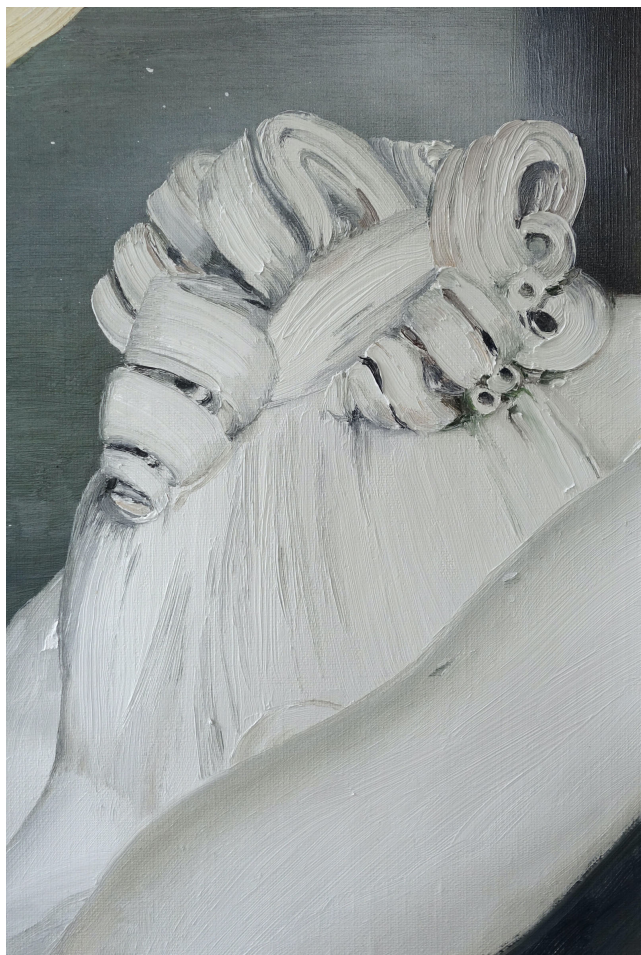

Mireille Blanc

Mireille Blanc

Marbre, 2020

Oil and spray on canvas

30 x 20 cm

Unique artwork

Titled, dated, signed on the back

INV Nbr. MBL2020010